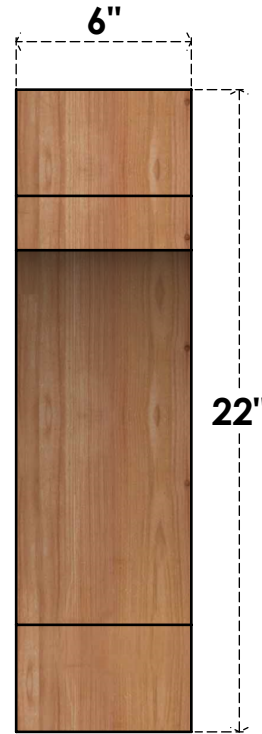

BRC06X18X22MRC00RWR

6"W X 18"D X 22"H MERCED ROUGH SAWN BRACE, WESTERN RED CEDAR

SIDE

FRONT

EKENA MILLWORK
 2300 WEST MAIN ST.
 CLARKSVILLE, TX 75426
 TOLL FREE: 866-607-0453
 WWW.EKENAMILLWORK.COM

NOTES

1. INSTALLATION TO BE COMPLETED IN ACCORDANCE WITH MANUFACTURER'S SPECIFICATIONS.
2. DRAWING MAY NOT BE TO SCALE
3. THIS DRAWING IS INTENDED FOR DESIGN AND PLANNING PURPOSES ONLY.
4. ALL INFORMATION CONTAINED HEREIN WAS CURRENT AT THE TIME OF DEVELOPMENT BUT MUST BE REVIEWED AND APPROVED BY THE PRODUCT MANUFACTURER TO BE CONSIDERED ACCURATE.
5. PRODUCTS ARE NOT KILN DRIED. THIS ITEM IS UNIQUE AND WILL CONTAIN THE NATURAL VARIATIONS THAT THE WOOD SPECIES OFFERS. THIS MAY RESULT IN VARIATIONS UP TO 1/4"