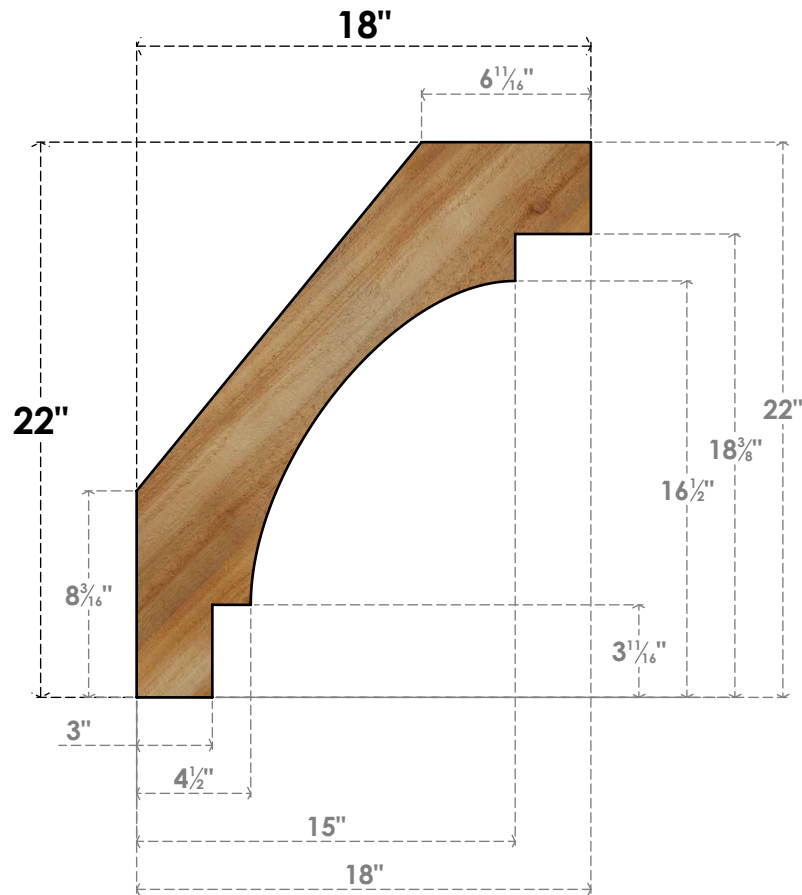

BRC06X18X22MRC00RWR

6"W X 18"D X 22"H MERCED ROUGH SAWN BRACE, WESTERN RED CEDAR

SIDE

FRONT

EKENA MILLWORK
 2300 WEST MAIN ST.
 CLARKSVILLE, TX 75426
 TOLL FREE: 866-607-0453
 WWW.EKENAMILLWORK.COM

NOTES

1. INSTALLATION TO BE COMPLETED IN ACCORDANCE WITH MANUFACTURER'S SPECIFICATIONS.
2. DRAWING MAY NOT BE TO SCALE
3. THIS DRAWING IS INTENDED FOR DESIGN AND PLANNING PURPOSES ONLY.
4. ALL INFORMATION CONTAINED HEREIN WAS CURRENT AT THE TIME OF DEVELOPMENT BUT MUST BE REVIEWED AND APPROVED BY THE PRODUCT MANUFACTURER TO BE CONSIDERED ACCURATE.
5. PRODUCTS ARE NOT KILN DRIED. THIS ITEM IS UNIQUE AND WILL CONTAIN THE NATURAL VARIATIONS THAT THE WOOD SPECIES OFFERS. THIS MAY RESULT IN VARIATIONS UP TO 1/4"